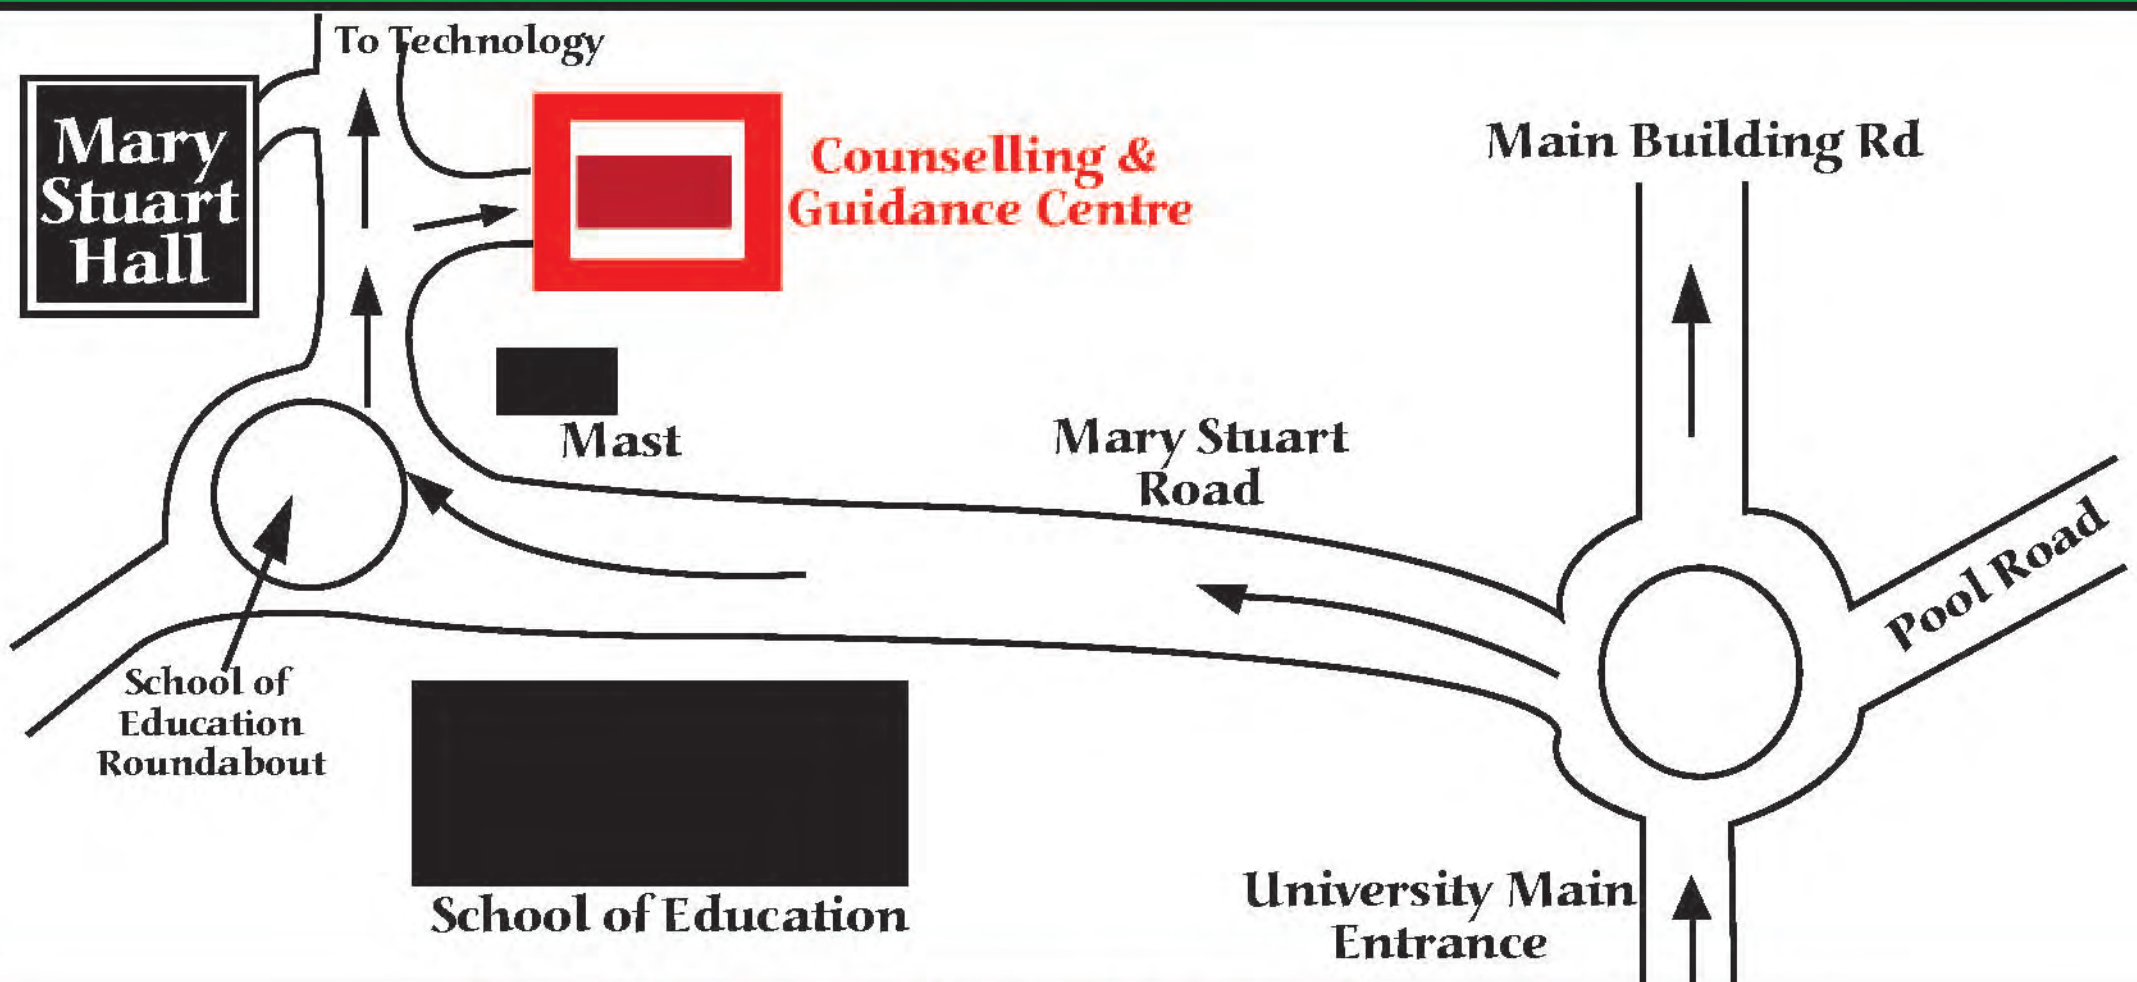

MAKERERE

UNIVERSITY

MAKERERE UNIVERSITY COUNSELLING AND GUIDANCE CENTRE

Has moved from the
UNIVERSITY HOSPITAL to its
home on the **Main Campus**.

LOCATION:

The Centre is located on **Mary Stuart road**
opposite Mary Stuart Hall
Shortly after the School of Education
Round-about on your right.